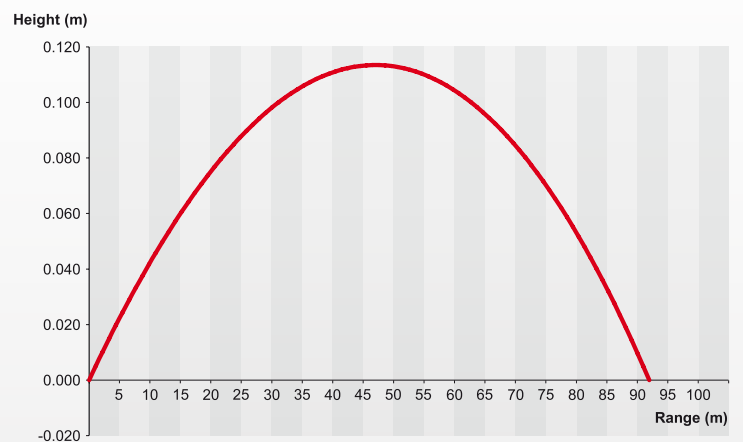

Ballistics

Zeroed range 50m

Zeroed range 100m

Drag model

G1
RA4

Ballistic coefficient

0.140
0.112

Ballistic data provided as a guideline for all ELEY cartridges. Trajectories are typical examples based on calculations from an ELEY ballistic modeling spreadsheet.