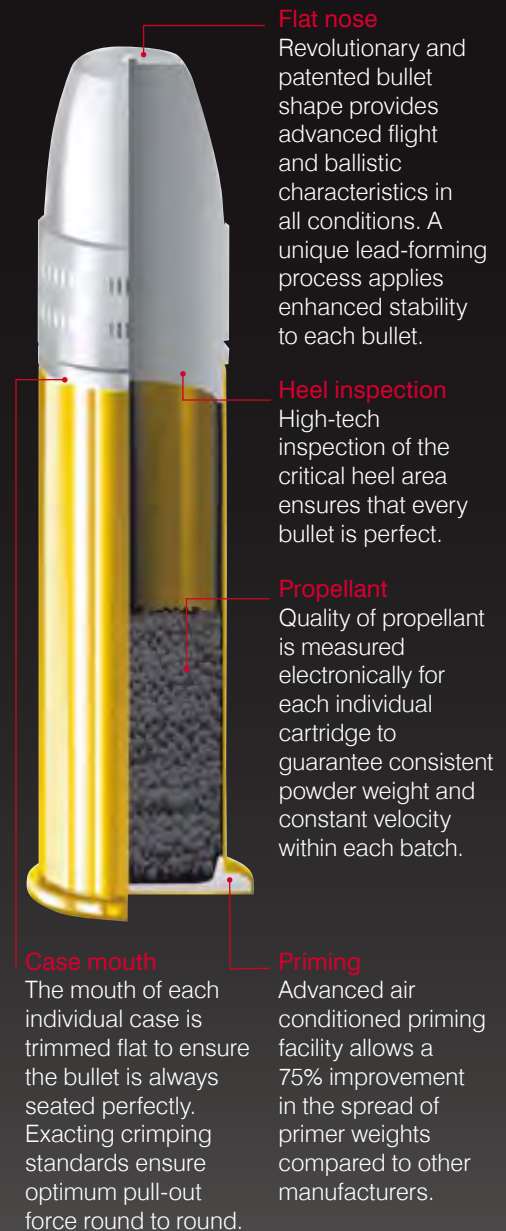

Take a look inside

Flat nose
Revolutionary and patented bullet shape provides advanced flight and ballistic characteristics in all conditions. A unique lead-forming process applies enhanced stability to each bullet.

Heel inspection
High-tech inspection of the critical heel area ensures that every bullet is perfect.

Propellant
Quality of propellant is measured electronically for each individual cartridge to guarantee consistent powder weight and constant velocity within each batch.

Case mouth
The mouth of each individual case is trimmed flat to ensure the bullet is always seated perfectly. Exact crimping standards ensure optimum pull-out force round to round.

Priming
Advanced air conditioned priming facility allows a 75% improvement in the spread of primer weights compared to other manufacturers.