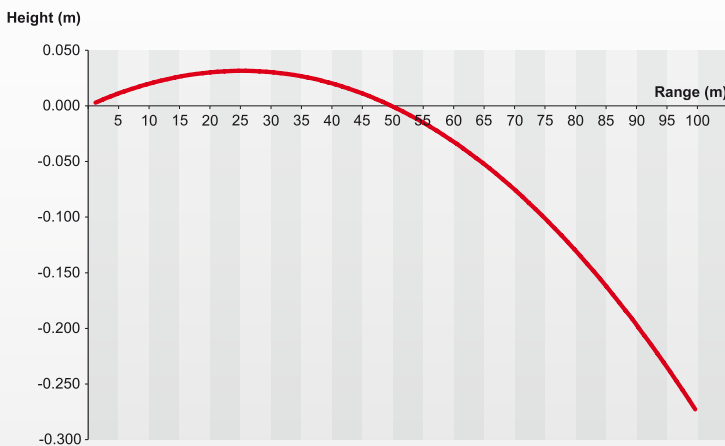

Ballistics

Zeroed range 50m

Zeroed range 100m

Drag model

G1
RA4

Ballistic coefficient

0.140
0.112

Ballistic data provided as a guideline for all ELEY cartridges. Trajectories are typical examples based on calculations from an ELEY ballistic modeling spreadsheet.